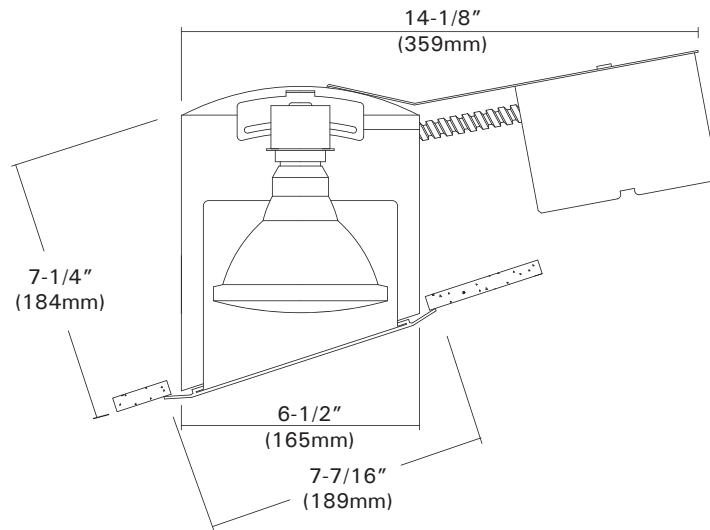

DESIGN FEATURES

◦ Housing

- Single wall aluminum housing.
- 7-1/4" height allows use in 2"X8" joist construction.
- Housing adjusts for ceilings up to 1/2" thick.

◦ Junction Box

- Listed for through branch circuit wiring. (Max. 8 No 12 AWG 90°C branch circuit conductors. (4 in, 4 out))
- (5) 1/2" knockouts with true pry-out slots and (4) knockouts with Romex cable clamp.
- Ground wire provided on J-box.

◦ Remodel Clips

- 3 remodel clips secure housing and accommodates 1/2" and 5/8" ceiling materials.

◦ Socket

- Medium base porcelain with nickel-plated copper screw shell.
- Adjustable to position lamp perpendicular to floor.

◦ Lamp

- Lamp ratings based on trim selected - See trim page for more details.

◦ Thermal Protector

- Self-resetting thermal protector in the housing deactivates fixture if overheating occurs due to improper lamping or insulation.

* Listing

- UL, c-UL listed for damp location.
- UL, c-UL listed for feed through.

Oval Ceiling Cut-out : 7-1/16" x 6-7/8"
Lamp, Max, Watt. : 75W A19 / R30 / PAR30

• Optional "Quick Connect" Push-in wire connectors.

- Three "Quick Connectors"
- Pre-installed push-in wire connectors for fast and easy wiring.